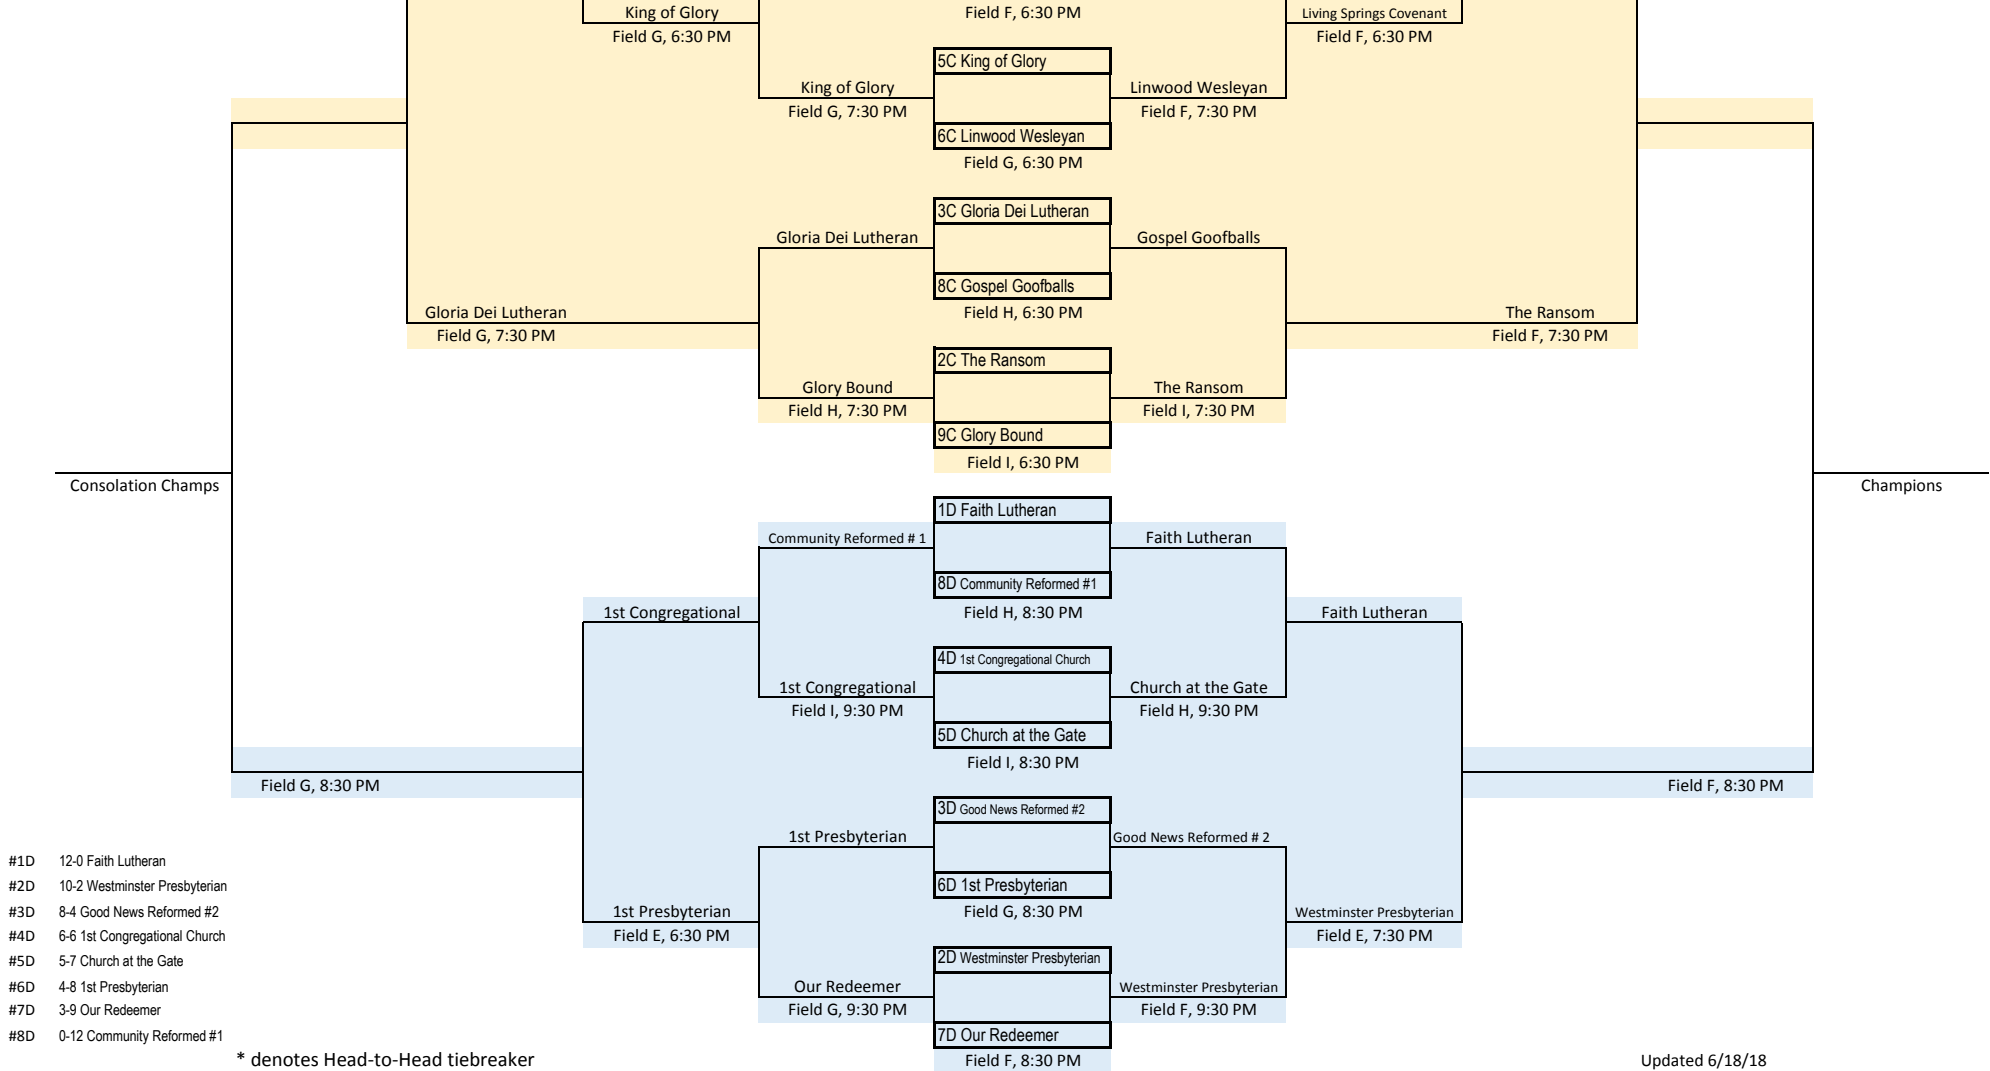

- #1C 10-1-1 Central #2
- #2C 10-2 The Ransom **
- #3C 10-2 Gloria Dei Lutheran **
- #4C 6-6 Community Reformed #2 *
- #5C 5-5-2 King of Glory *
- #6C 6-6 Linwood Wesleyan *
- #7C 5-6-1 Living Springs Covenant
- #8C 4-8 Gospel Goofballs
- #9C 2-10 Glory Bound
- #10C 0-12 Crosswalk Community Church

* denotes Head-to-Head tiebreaker
 ** denotes more runs scored in Head-to-Head tiebreaker