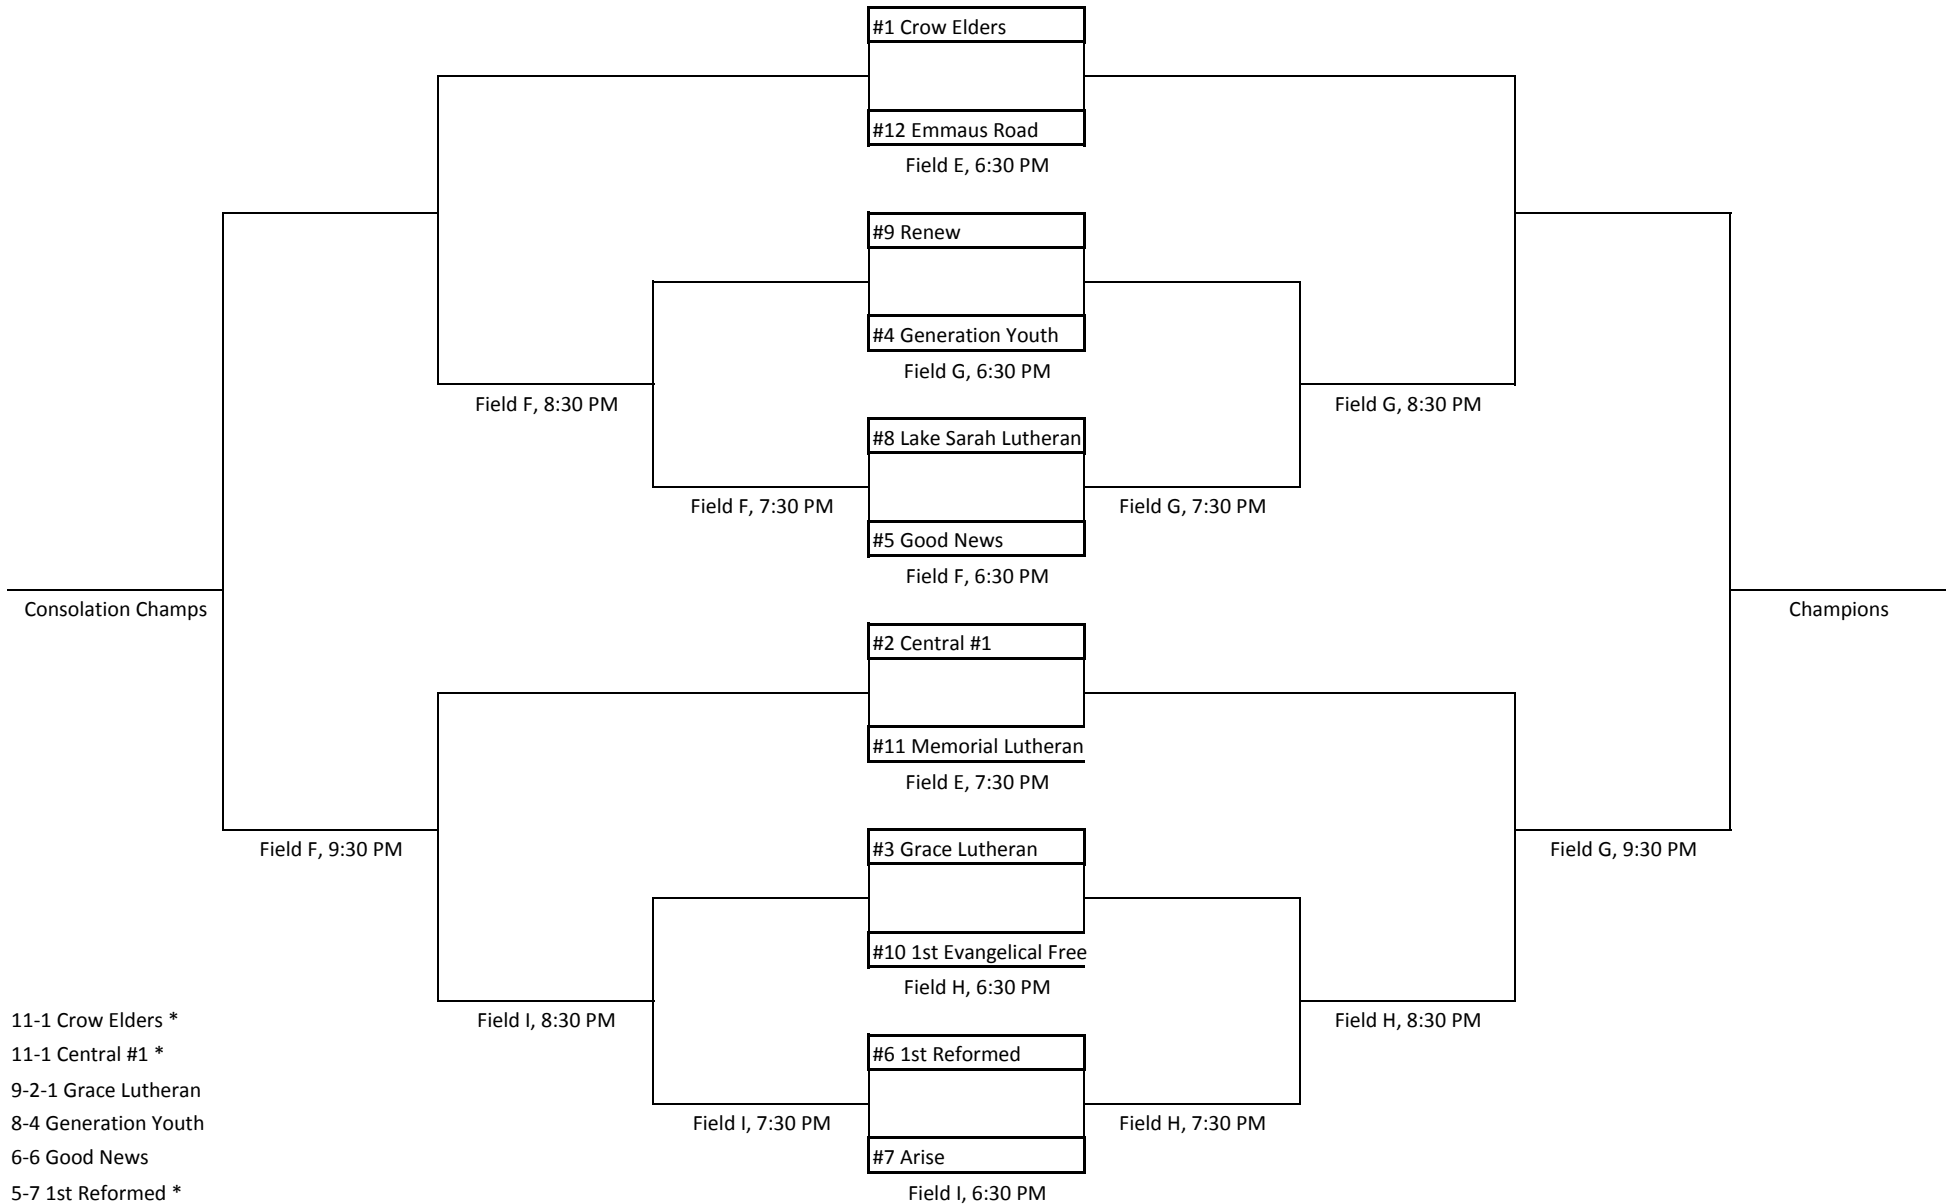

(4th Round)

(3rd Round)

(2nd Round)

(1st Round)

(2nd Round)

(3rd Round)

(4th Round)

- #1 11-1 Crow Elders *
- #2 11-1 Central #1 *
- #3 9-2-1 Grace Lutheran
- #4 8-4 Generation Youth
- #5 6-6 Good News
- #6 5-7 1st Reformed *
- #7 5-7 Arise *
- #8 4-7-1 Lake Sarah Lutheran
- #9 4-8 Renew *
- #10 4-8 1st Evangelical Free *
- #11 3-9 Memorial Lutheran
- #12 1-11 Emmaus Road

* denotes Head-to-Head tiebreaker used

Updated 7/31/18