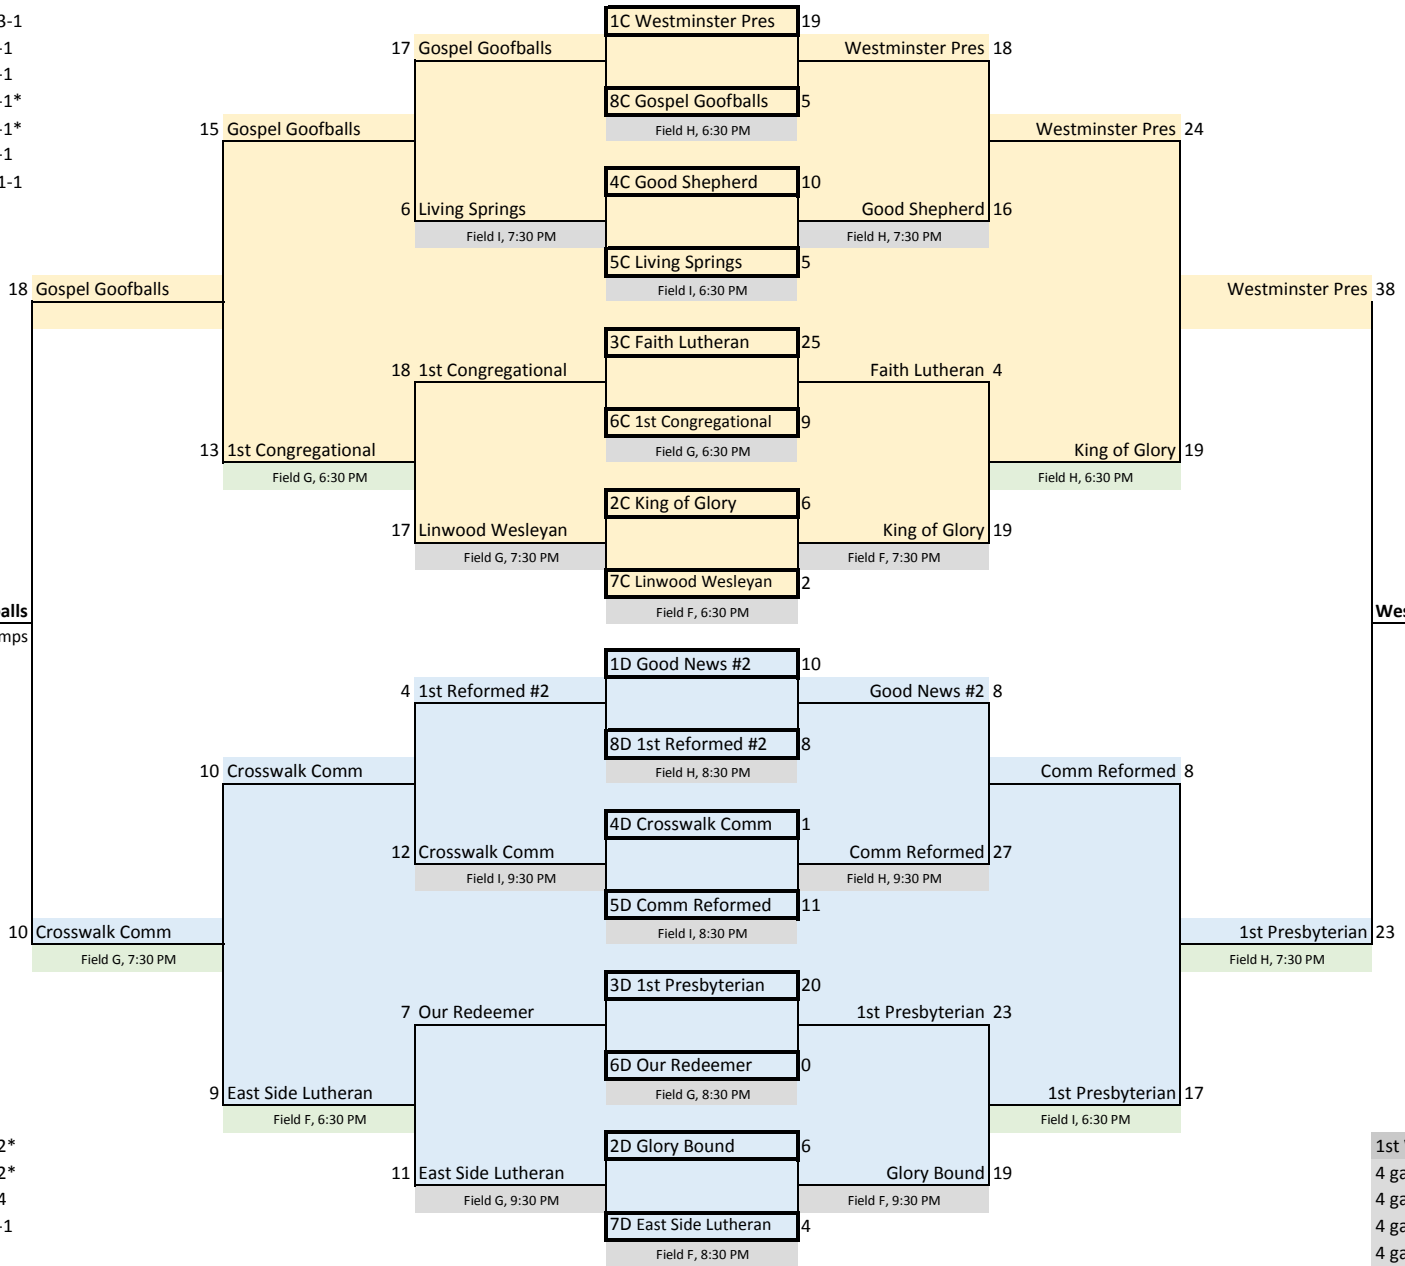

- #1C Westminster Presbyterian 11-2-1
- #2C King of Glory 10-3-1
- #3C Faith Lutheran 8-5-1
- #4C Good Shepherd 7-6-1
- #5C Living Springs Covenant 5-8-1\*
- #6C 1st Congregational 5-8-1\*
- #7C Linwood Wesleyan 4-9-1
- #8C Gospel Goofballs 2-11-1

\* Denotes Tiebreaker Used

- #1D Good News #2 12-2\*
- #2D Glory Bound 12-2\*
- #3D 1st Presbyterian 10-4
- #4D Crosswalk Community 8-5-1
- #5D Community Reformed 5-9
- #6D Our Redeemer 4-9-1
- #7D East Side Lutheran 3-9-2
- #8D 1st Reformed #2 0-14

\* Denotes Tiebreaker Used

- 1st Week
- 4 games @ 6:30
- 4 games @ 7:30
- 4 games @ 8:30
- 4 games @ 9:30

- 2nd Week
- 4 games @ 6:30
- 2 games @ 7:30