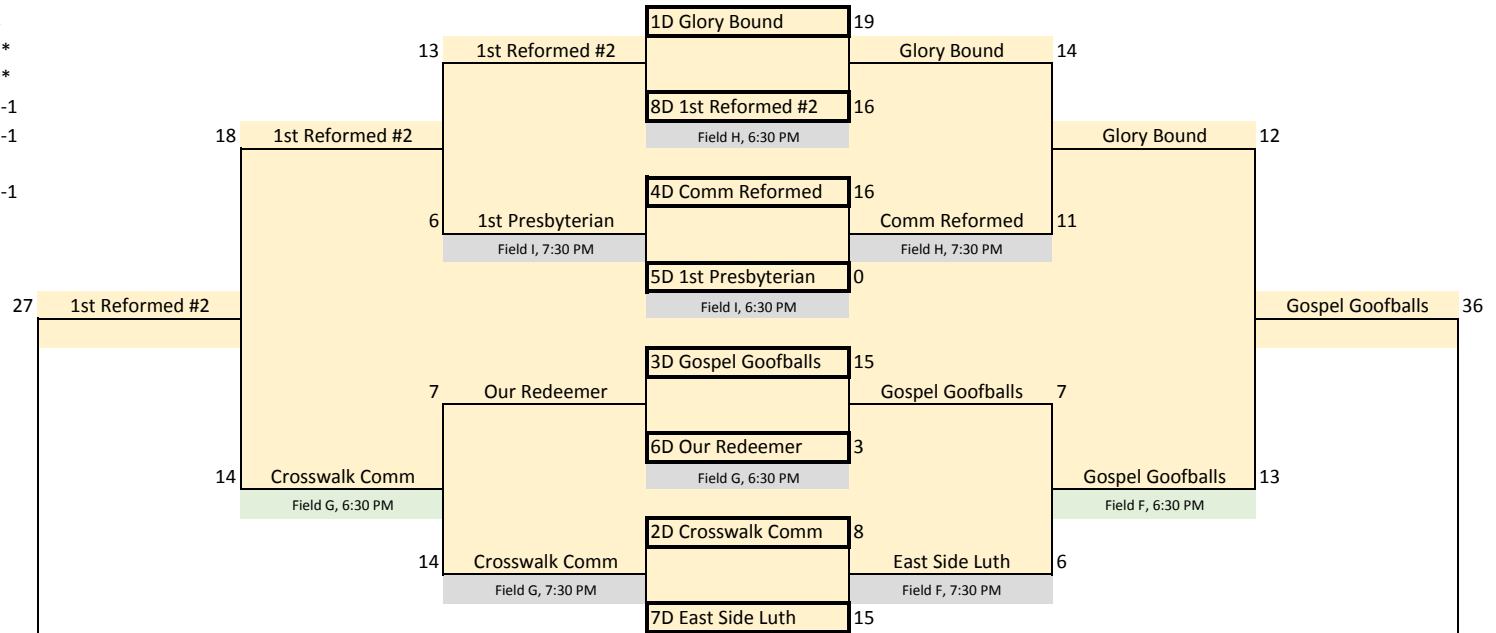

- #1D Glory Bound      8-3-1
- #2D Crosswalk Community      8-4
- #3D Gospel Goofballs      7-5\*
- #4D Community Reformed      7-5\*
- #5D 1st Presbyterian      5-6-1
- #6D Our Redeemer      4-7-1
- #7D East Side Lutheran      4-8
- #8D 1st Reformed #2      3-8-1

\* Denotes Tiebreaker Used

**King of Glory**  
Consolation Champs

**Gospel Goofballs**  
Champions

- #1C Westminster Presbyterian      10-3\*
- #2C King of Glory      10-3\*
- #3C Good Shepherd      7-5-1
- #4C 1st Congregational      5-7-1\*
- #5C Faith Lutheran      5-7-1\*
- #6C Living Springs Covenant      5-8
- #7C Linwood Wesleyan      4-8-1
- #8C Good News #2      4-9

\* Denotes Tiebreaker Used

**1st Week**

- 4 games @ 6:30
- 4 games @ 7:30
- 4 games @ 8:30
- 4 games @ 9:30

**2nd Week**

- 4 games @ 6:30
- 2 games @ 7:30