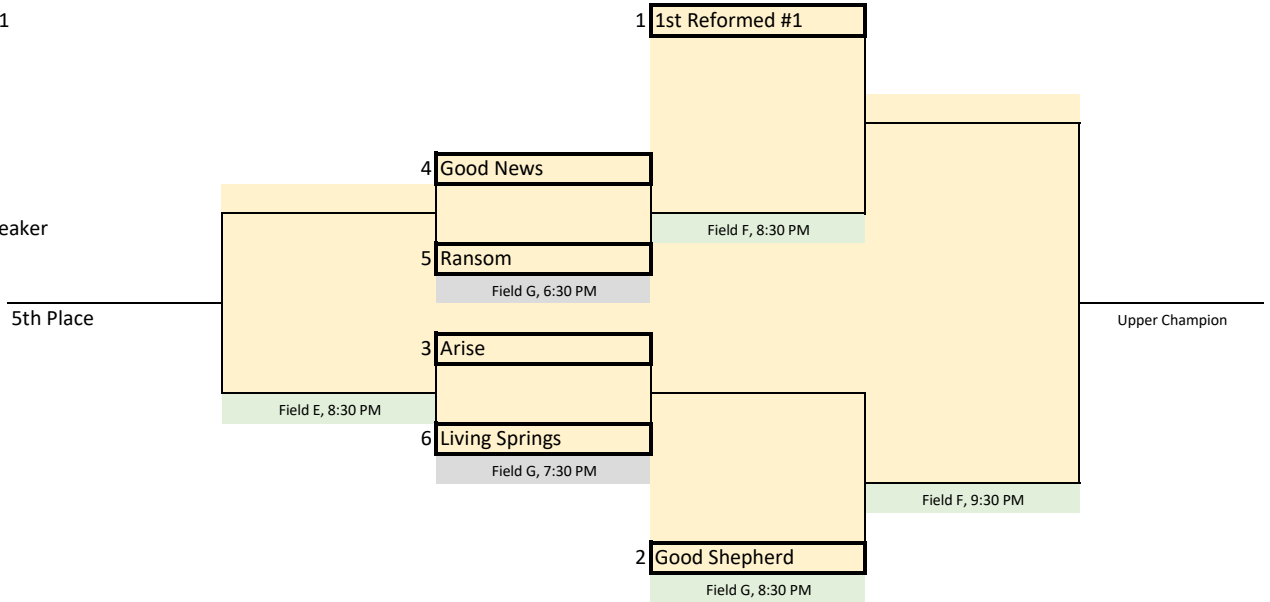

2020 FALL BALL TOURNAMENT SCHEDULE

UPPER DIVISION

- 1 12-2 1st Reformed #1
- 2** 10-4 Good Shepherd
- 3** 10-4 Arise
- 4 6-8 Good News
- 5* 5-8-1 Ransom
- 6* 5-8-1 Living Springs
- * H2H Tiebreaker
- **H2H Total Runs Tiebreaker

LOWER DIVISION

- 1 12-1-1 Eastside Baptist
- 2 10-3-1 Gospel Goofballs
- 3 8-5-1 Gloria Dei Luth
- 4 8-6 Crosswalk Comm
- 5 3-9-2 Wesley
- 6 3-10-1 East Side Lutheran
- 7 1-11-2 1st Reformed #2
- 8 0-14 Faith Lutheran

5 games @ 6:30
 5 games @ 7:30
 5 games @ 8:30
 1 game @ 9:30