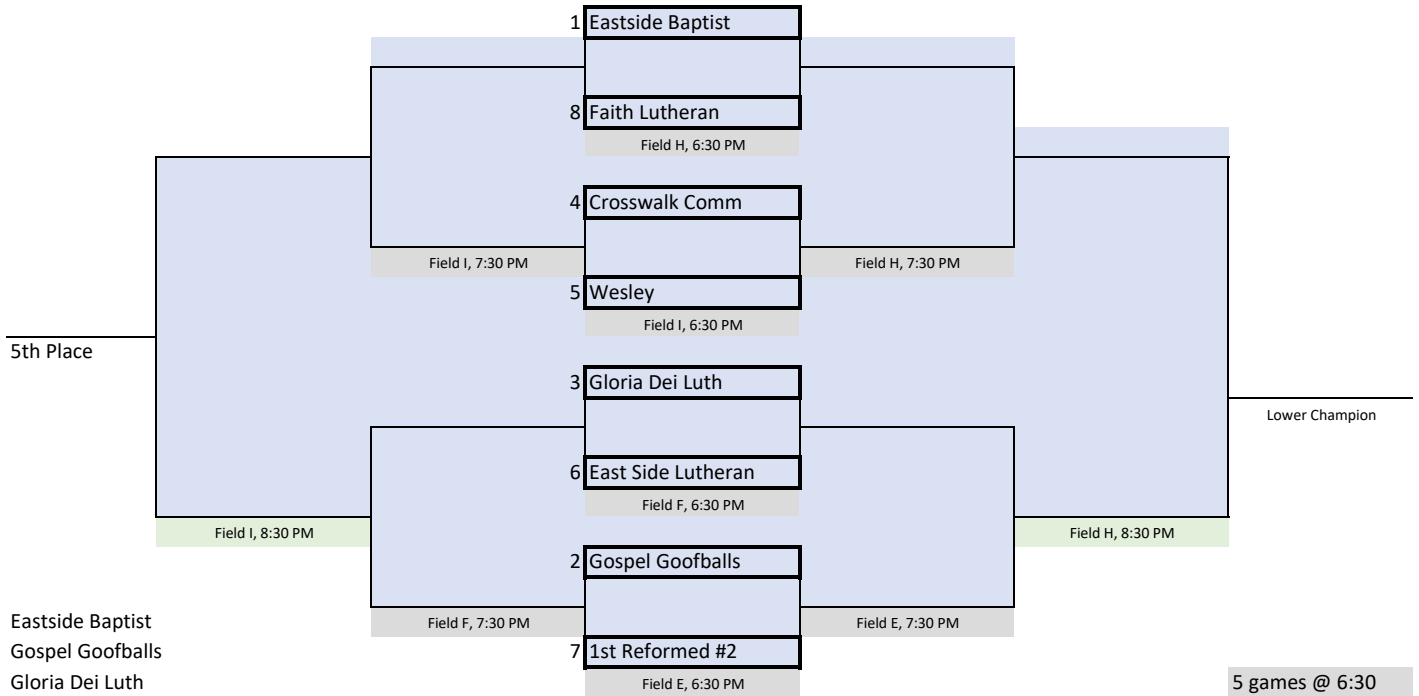

2020 FALL BALL TOURNAMENT SCHEDULE

UPPER DIVISION

- 1 12-2 1st Reformed #1
- 2** 10-4 Good Shepherd
- 3** 10-4 Arise
- 4 6-8 Good News
- 5* 5-8-1 Ransom
- 6* 5-8-1 Living Springs
- * H2H Tiebreaker
- **H2H Total Runs Tiebreaker

LOWER DIVISION

- 1 12-1-1 Eastside Baptist
- 2 10-3-1 Gospel Goofballs
- 3 8-5-1 Gloria Dei Luth
- 4 8-6 Crosswalk Comm
- 5 3-9-2 Wesley
- 6 3-10-1 East Side Lutheran
- 7 1-11-2 1st Reformed #2
- 8 0-14 Faith Lutheran

5 games @ 6:30
 5 games @ 7:30
 5 games @ 8:30
 1 game @ 9:30